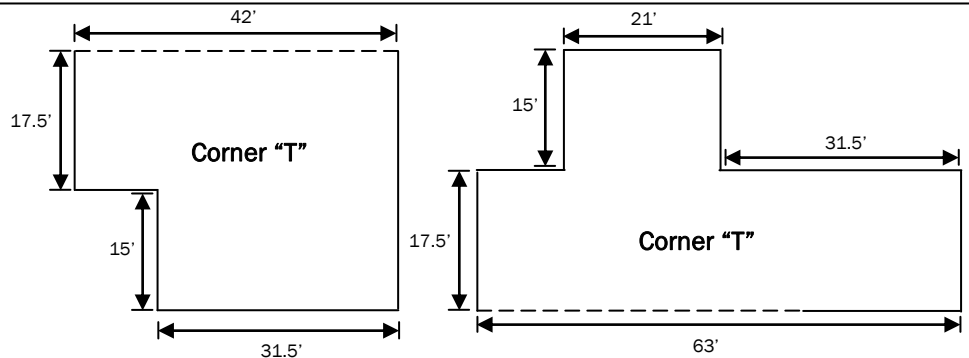

Standard "T"

\$375/mo.
1050 sq. ft.
Door opening: 41'4" x 12'

- Electric bi-fold door
- Insulated
- Gas line stubbed in
- Individual gas/electric meter

Corner "T"

\$499/mo.
1207-1418 sq. ft.
Door opening: 41'4" x 12'

- Electric bi-fold door
- Insulated
- Gas line stubbed in
- Individual gas/electric meter

Standard 50 x 50

\$650/mo.
2500 sq. ft.
Door opening: 49' x 13'7"

- Electric bi-fold door
- Insulated
- Gas line stubbed in
- Individual gas/electric meter

Premium 50 x 50

\$900/mo.
2500 sq. ft.
Door opening: 49' x 13'7"

- Electric bi-fold door
- Insulated
- Radiant floor heat
- Individual gas/electric meter
- Bathroom/running water