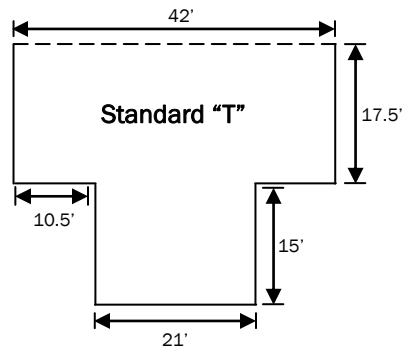

Standard "T"

\$375/mo.
1050 sq. ft.
Door opening: 41'4" x 12'

- Electric bi-fold door
- Insulated
- Gas line stubbed in
- Individual gas/electric meter

Corner "T"

\$499/mo.
1207-1418 sq. ft.
Door opening: 41'4" x 12'

- Electric bi-fold door
- Insulated
- Gas line stubbed in
- Individual gas/electric meter

Standard 50 x 50

\$650/mo.
2500 sq. ft.
Door opening: 49' x 13'7"

- Electric bi-fold door
- Insulated
- Gas line stubbed in
- Individual gas/electric meter

Premium 50 x 50

\$900/mo.
2500 sq. ft.
Door opening: 49' x 13'7"

- Electric bi-fold door
- Insulated
- Radiant floor heat
- Individual gas/electric meter
- Bathroom/running water